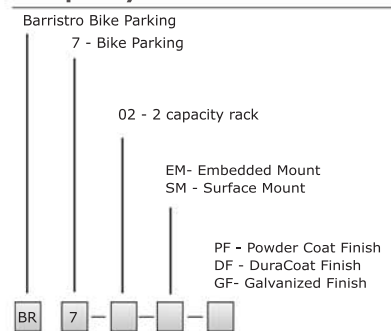

To Specify Barristro Pike Parking

30% POST CONSUMER CONTENT