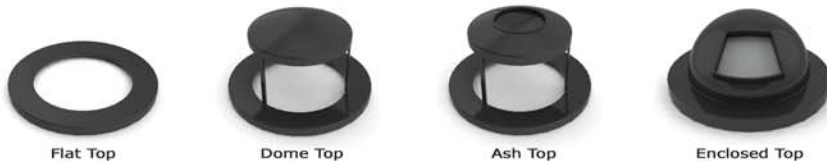

www.sitescapesonline.com

For more information visit our website where you can download product drawings, photos, product brochures, CSI specs, and other technical data.

To Specify Meridian Receptacles

* Side Door and Pedestal mount receptacles available in 36 gallon capacity only.

Meridian lid options

30% POST CONSUMER CONTENT