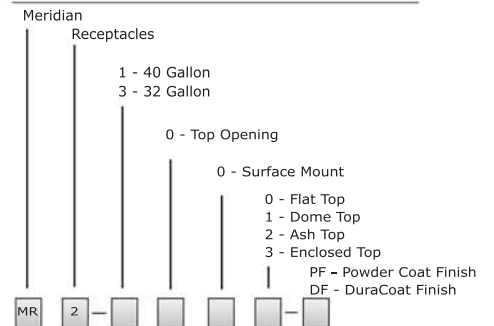

Materials

- Metal rods are solid 5/8" o.d. solid
- Heights of 35" or 40" (32 or 40 gallon respectively)
- Flat lids, domed lids, ash top lids, or fully enclosed lids

Sustainability and LEED

Meridian receptacles have a recycled material content of 99% of which 87% is post consumer content. This content may vary based on the product design, product material type, and interchangeable piece parts. All styles are 100% recyclable. For more information about SiteScapes sustainable products and policies, please refer to our Environmental Statement.

Choices

Choose 40 gallon or 32 gallon capacity; flat, dome, ash, or enclosed top; powdercoat or Duracoat finish; and color.

Pictured this page

left: Meridian 40 gallon, top opening, flat top lid receptacle MR2-1000 (Onyx).
 top right: Meridian 36 gallon, dome top lid receptacle MR2-1001 (Onyx).
 bottom right: Meridian 40 gallon, top opening, flat top lid receptacle MR2-1000 (Onyx).

www.sitescapesonline.com

For more information visit our website where you can download product drawings, photos, product brochures, CSI specs, and other technical data.

To Specify Meridian Receptacles

* Side Door and Pedestal mount receptacles available in 36 gallon capacity only.