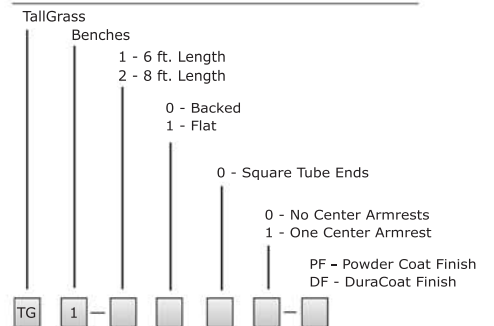

To Specify TallGrass Benches

30% POST CONSUMER CONTENT